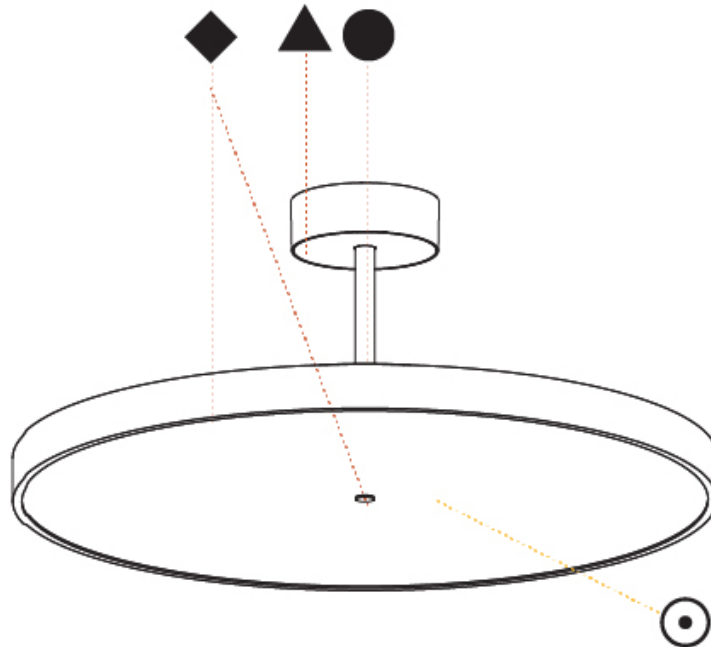

SIGN DIVA TUBE SUSPENSION

A300023-

PROJECT	_____
TYPE	_____
SPECIFIER	_____
QUANTITY	_____
DATE	_____

A