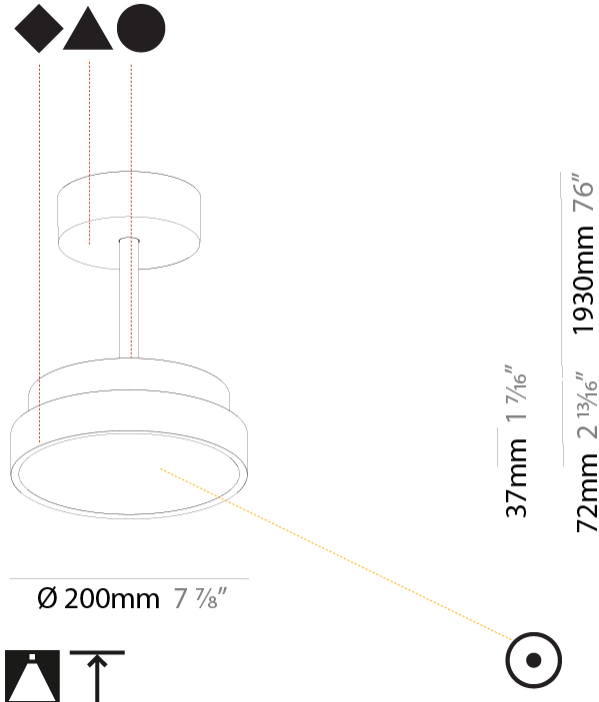

GENERAL

Series: Sign Diva Tube
Subseries: Sign Diva Tube
Brand: Prolicht
Division: Architectural
Mounting Type: Suspension
Mounting Location: Ceiling
Subcategory: Pendant

PHYSICAL

Shape: Round
Diameter (mm): 200
Diameter (in): 7 7/8
Height (mm): 72
Height (in): 2 13/16
Max. Overall Height (mm): 1972
Max. Overall Height (in): 77 5/8
Light Distribution: Direct
Weight (kg): 1.648
Weight (lbs): 3.633
Diffuser: PMMA - Opal / Micro-Prism / Sparkling Secret / Vintage Industrial
Fixture Finish: SSR / BKV / CWI / CRY / HAB / UFT / ITA / RUA / FTG / MYG / LOD / PUS / FRO / FUP / KIA / POP / BLS / SPG / MEY / GOH / GUM / CHC / COM / ABZ / JAG / OBR / MOS / ROR
Fixture Material: Extruded Aluminum / Steel

ELECTRICAL

Lamp Type: LED (Zhaga Standard)
Input Wattage (W): 10
Dimming: Tri-Mode (Non-Dimming and Phase Dimming (120Vac only) and 0-10V Dimming)
Driver Included: Yes
Driver Location: Integrated
Driver Type: Constant Current - Universal
Driver Class: Class 2
Input Voltage (V): 120 - 277
Constant Current (MA): 350

LED

Color Temperature (°K): 2700 / 3000 / 3500 / 4000
Max. Delivered Lumen (lm): 836 / 895 / 903 / 921
Nominal Lumen (lm): 1280 / 1370 / 1382 / 1410
CRI: >90 CRI
Lamp Life (hrs): 50000

OPTICAL

RATINGS AND CERTIFICATIONS

Certified By: Certified for North American Standards
IP rating: IP20