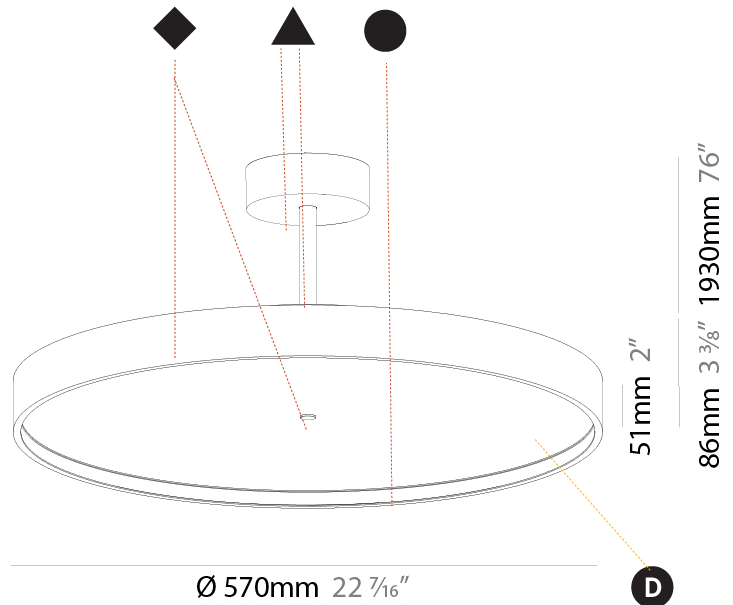

GENERAL

Series: Sign Diva Tube
Subseries: Sign Diva Tube Korona
Brand: Prolicht
Division: Architectural
Mounting Type: Suspension
Mounting Location: Ceiling
Subcategory: Pendant

PHYSICAL

Shape: Round
Diameter (mm): 570
Diameter (in): 22 7/16
Height (mm): 86
Height (in): 3 3/8
Max. Overall Height (mm): 2016
Max. Overall Height (in): 79 3/8
Light Distribution: Direct / Indirect
Weight (kg): 8.797
Weight (lbs): 19.394
Diffuser: PMMA - Opal / Micro-Prism / Sparkling Secret / Vintage Industrial
Fixture Finish: SSR / BKV / CWI / CRY / HAB / UFT / ITA / RUA / FTG / MYG / LOD / PUS / FRO / FUP / KIA / POP / BLS / SPG / MEY / GOH / GUM / CHC / COM / ABZ / JAG / OBR / MOS / ROR
Fixture Material: Extruded Aluminum / Steel

ELECTRICAL

Lamp Type: LED (Zhaga Standard)
Input Wattage (W): 67
Dimming: Tri-Mode (Non-Dimming and Phase Dimming (120Vac only) and 0-10V Dimming)
Driver Included: Yes
Driver Location: Integrated
Driver Type: Constant Current - Universal
Driver Class: Class 2
Input Voltage (V): 120 - 277
Constant Current (MA): 350

LED

Color Temperature (°K): 2700 / 3000 / 3500 / 4000
Max. Delivered Lumen (lm): 6632 / 6728 / 6812 / 6951
Nominal Lumen (lm): 9097 / 9229 / 9344 / 9535
CRI: >90 CRI
Lamp Life (hrs): 50000

OPTICAL

RATINGS AND CERTIFICATIONS

Certified By: Certified for North American Standards
IP rating: IP20