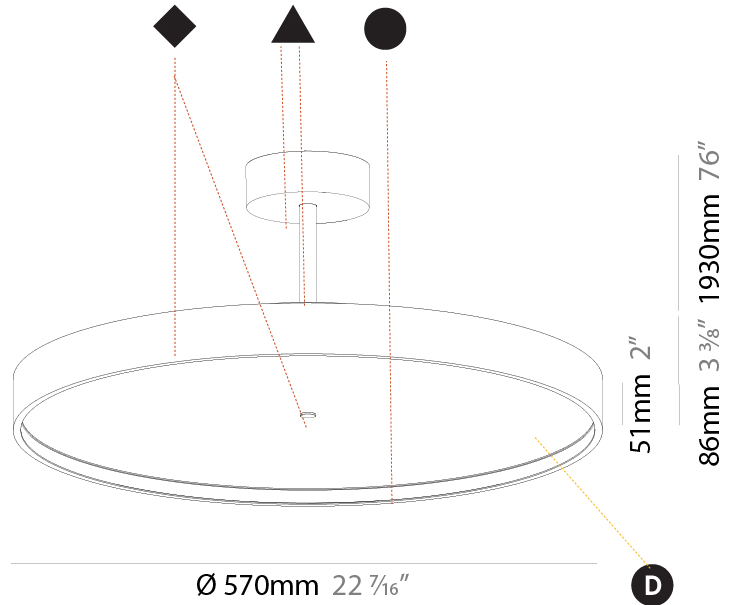

GENERAL

Series: Sign Diva Tube
Subseries: Sign Diva Tube Korona
Brand: Prolicht
Division: Architectural
Mounting Type: Suspension
Mounting Location: Ceiling
Subcategory: Pendant

PHYSICAL

Shape: Round
Diameter (mm): 570
Diameter (in): 22 7/16
Height (mm): 86
Height (in): 3 3/8
Max. Overall Height (mm): 2016
Max. Overall Height (in): 79 3/8
Light Distribution: Direct
Weight (kg): 7.982
Weight (lbs): 17.597
Diffuser: PMMA - Opal / Micro-Prism / Sparkling Secret / Vintage Industrial
Fixture Finish: SSR / BKV / CWI / CRY / HAB / UFT / ITA / RUA / FTG / MYG / LOD / PUS / FRO / FUP / KIA / POP / BLS / SPG / MEY / GOH / GUM / CHC / COM / ABZ / JAG / OBR / MOS / ROR
Fixture Material: Extruded Aluminum / Steel

ELECTRICAL

Lamp Type: LED (Zhaga Standard)
Input Wattage (W): 49
Total Output Wattage (W): 46.9
Dimming: Tri-Mode (Non-Dimming and Phase Dimming (120Vac only) and 0-10V Dimming)
Driver Included: Yes
Driver Location: Integrated
Driver Type: Constant Current - Universal
Driver Class: Class 2
Input Voltage (V): 120 - 277
Constant Current (MA): 350

LED

Color Temperature (*K): 2700 / 3000 / 3500 / 4000
Max. Delivered Lumen (lm): 4978 / 5337 / 5384 / 5494
Nominal Lumen (lm): 6199 / 6646 / 6705 / 6842
CRI: >90 CRI
Lamp Life (hrs): 50000

OPTICAL

RATINGS AND CERTIFICATIONS

Certified By: Certified for North American Standards
IP rating: IP20