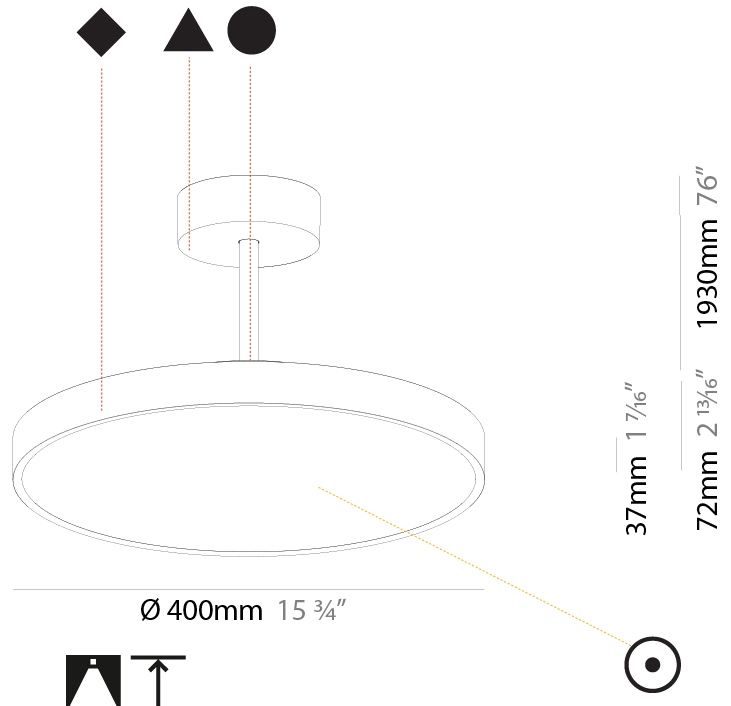

GENERAL

Series: Sign Diva Tube
Subseries: Sign Diva Tube
Brand: Prolicht
Division: Architectural
Mounting Type: Suspension
Mounting Location: Ceiling
Subcategory: Pendant

PHYSICAL

Shape: Round
Diameter (mm): 400
Diameter (in): 15 3/4
Height (mm): 72
Height (in): 2 13/16
Max. Overall Height (mm): 2002
Max. Overall Height (in): 78 13/16
Light Distribution: Direct
Weight (kg): 2.888
Weight (lbs): 6.366

Diffuser: PMMA - Opal / Micro-Prism / Sparkling Secret / Vintage Industrial

Fixture Finish: SSR / BKV / CWI / CRY / HAB / UFT / ITA / RUA / FTG / MYG / LOD / PUS / FRO / FUP / KIA / POP / BLS / SPG / MEY / GOH / GUM / CHC / COM / ABZ / JAG / OBR / MOS / ROR

Fixture Material: Extruded Aluminum / Steel

ELECTRICAL

Lamp Type: LED (Zhaga Standard)
Input Wattage (W): 17
Total Output Wattage (W): 16
Dimming: Tri-Mode (Non-Dimming and Phase Dimming (120Vac only) and 0-10V Dimming)
Driver Included: Yes
Driver Location: Integrated
Driver Type: Constant Current - Universal
Driver Class: Class 2
Input Voltage (V): 120 - 277
Constant Current (mA): 500

LED

Color Temperature (*K): 2700 / 3000 / 3500 / 4000
Max. Delivered Lumen (lm): 1807 / 1943 / 1951 / 1991
Nominal Lumen (lm): 2250 / 2450 / 2430 / 2480
CRI: >90 CRI
Lamp Life (hrs): 50000

OPTICAL

RATINGS AND CERTIFICATIONS

Certified By: Certified for North American Standards
IP rating: IP20

A